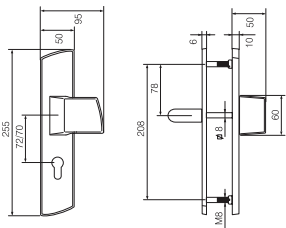

ABLOY® HANDLES WITH LONG PLATES