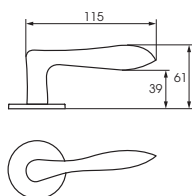

ABLOY® ROVALA