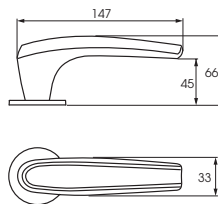

ABLOY® DUETTO 8