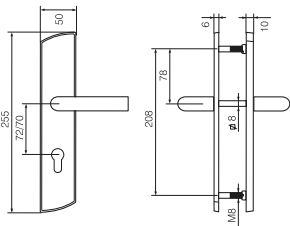

ABLOY® INOXI
3-19/012/120 PZ+BL

ABLOY® HANDLES WITH LONG PLATES