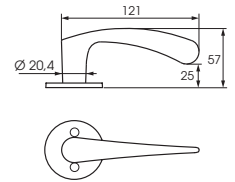

ABLOY® INTERIA 19