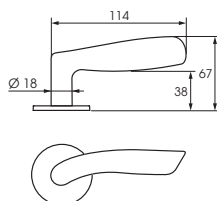

Tapani Holma

ABLOY® EXO 28

ABLOY® FORUM 4

ABLOY® HALTI

Interior door handles are smaller and more delicate handles than their exterior counterparts, and are designed specifically for interior use.

These door handles are made of zinc, which is especially suitable for indoor use. Our wide range of interior door handles also includes handles made from other materials, making for a versatile range of design solutions.