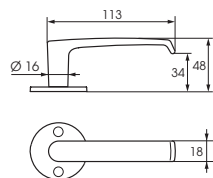

ABLOY® INTERIOR DOOR HANDLES

ABLOY® PRIME 15