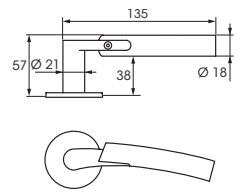

ABLOY® INOXI 24