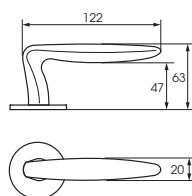

ABLOY® TEPESA