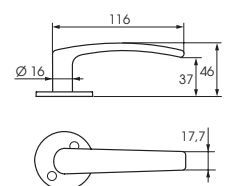

ABLOY® INTERIA 19

ABLOY® OSMA

ABLOY® POLAR 6

ABLOY® POLARITA 16

Design
Tapani Holma