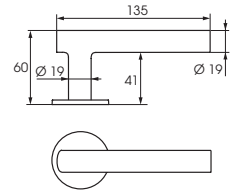

ABLOY® INOXI 21