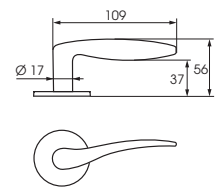

ABLOY® OSMA