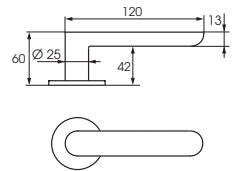

ABLOY® INOXI 23